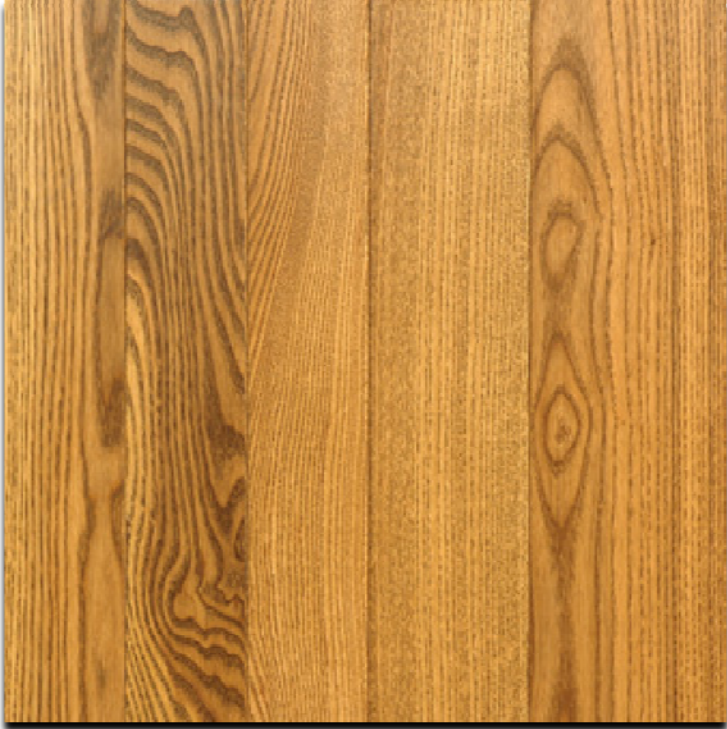

oak leaf ash

appearance

oak leaf ash has a clean appearance with an oak-like grain structure.

color

oak leaf ash has fawn brown color tones and will contain slight variations in color.

specifications

¾" x RL (Between 12" and 88", average 36")