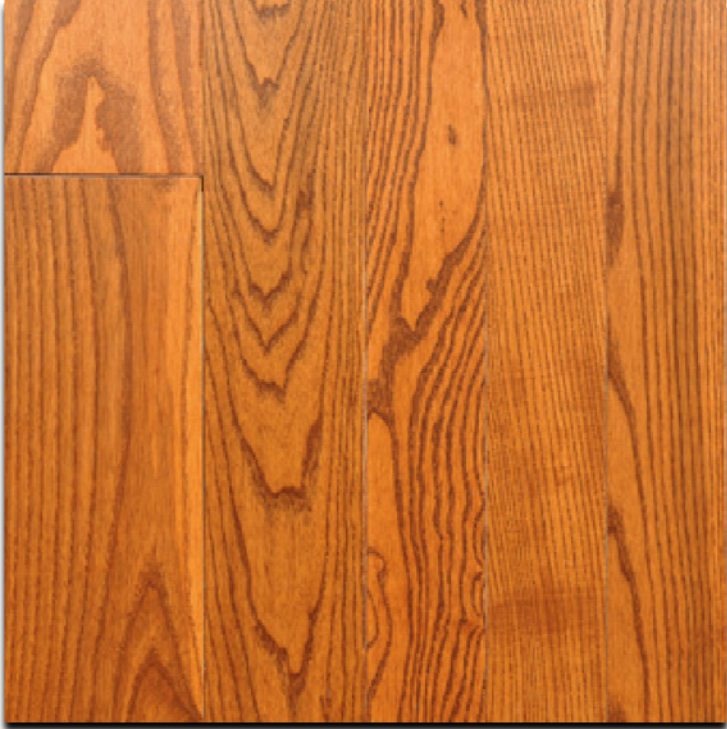

sunset ash

appearance

sunset ash has a clean appearance with an oak-like grain structure.

color

sunset ash has natural cherry color tones and will contain slight variations in color.

specifications

¾" x RL (Between 12" and 88", average 36")

Board Width: 3", 4" and 5"

Sq. ft. per carton 3" board width: 10.5

Sq. ft. per carton 4" board width: 14.0

Sq. ft. per carton 5" board width: 17.5

Residential or Commercial Use

quality features

tough wear surface